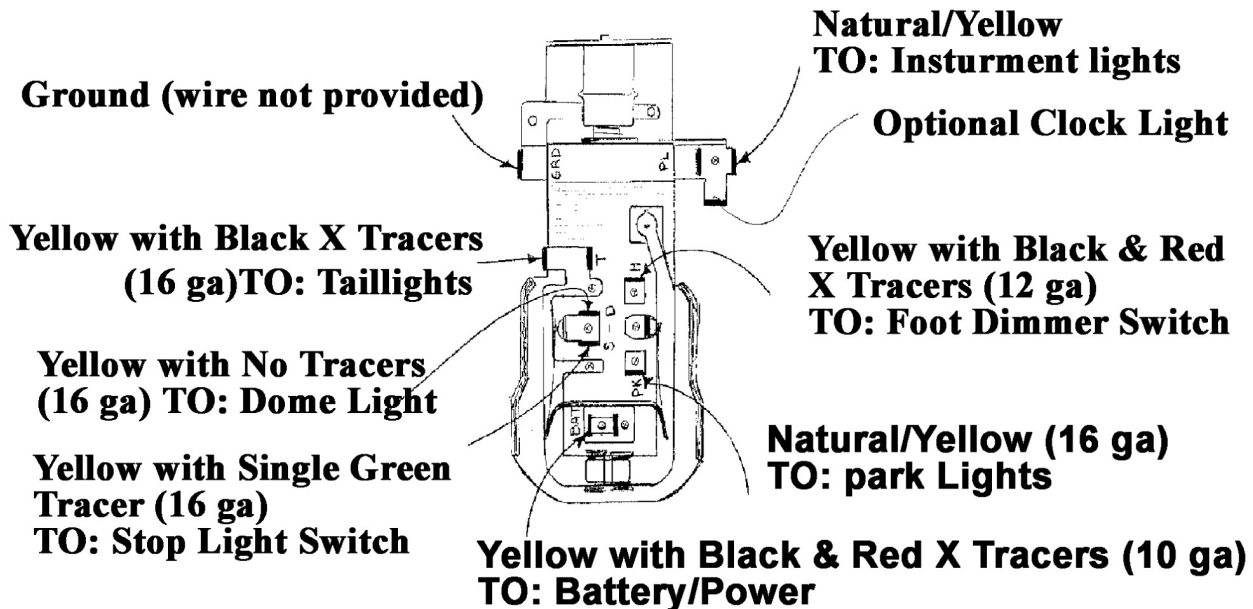

# Headlight Wiring Diagram - Car

## 1940 Chevrolet - Cloth Wire Colors

## 1941-1948 Chevrolet - Cloth Wire Colors

## 1949 -1953 Chevrolet - Cloth Wire Colors