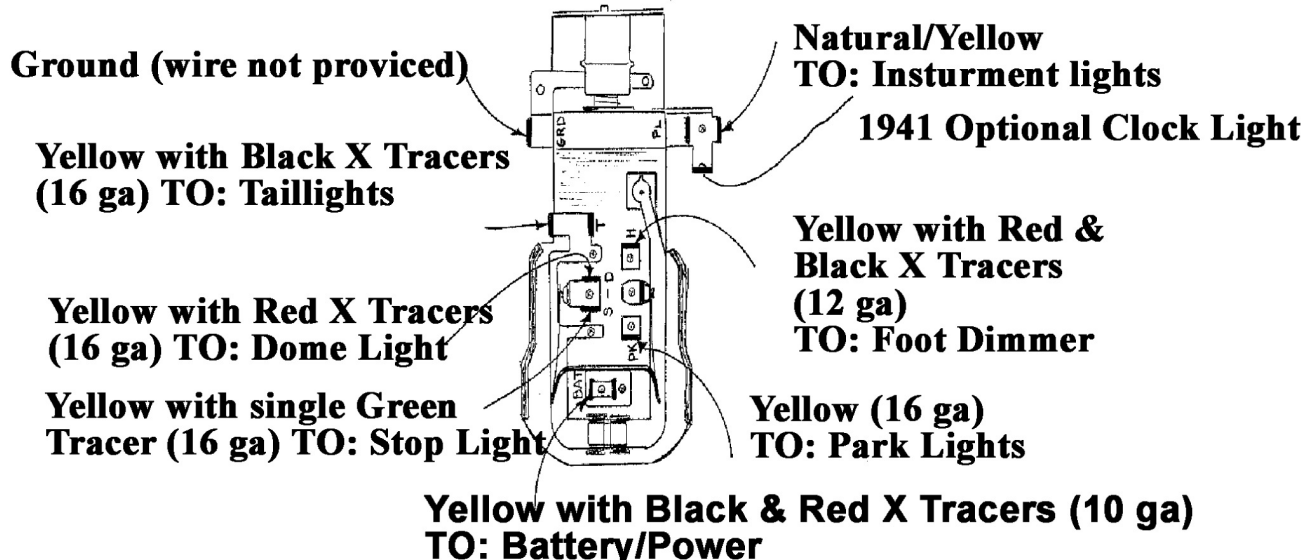

# Headlight Wiring Diagram - Car

## 1940 Chevrolet - Cloth Wire Colors

## 1941-1948 Chevrolet - Cloth Wire Colors

## 1949 -1953 Chevrolet - Cloth Wire Colors